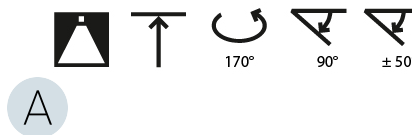

GENERAL

Series: Sign Diva Dancer
Subseries: Sign Diva Dancer
Brand: Prolicht
Division: Architectural
Mounting Type: Suspension
Mounting Location: Ceiling
Subcategory: Pendant

PHYSICAL

Shape: Round
Diameter (mm): 1100
Diameter (in): 43 ⁷/₁₆
Height (mm): 870
Height (in): 34 ¹/₄
Light Distribution: Adjustable / Direct
Weight (kg): 15.8
Weight (lbs): 34.76
Diffuser: PMMA - Opal / Micro-Prism / Sparkling Secret / Vintage Industrial
Fixture Finish: SSR / BKV / CWI / CRY / HAB / UFT / ITA / RUA / FTG / MYG / LOD / PUS / FRO / FUP / KIA / POP / BLS / SPG / MEY / GOH / GUM / CHC / COM / ABZ / JAG / OBR / MOS / ROR
Fixture Material: Extruded Aluminum / Steel

ELECTRICAL

Lamp Type: LED (Zhaga Standard)
Input Wattage (W): 169.4
Total Output Wattage (W): 135
Dimming: Tri-Mode (Non-Dimming and Phase Dimming (120Vac only) and 0-10V Dimming)
Driver Included: Yes
Driver Location: Integrated
Driver Type: Constant Current - Universal
Driver Class: Class 2
Input Voltage (V): 120 - 277
Constant Current (MA): 600

LED

Color Temperature (°K): 3000 / 3500 / 4000
Max. Delivered Lumen (lm): 19520 / 19933 / 20340
CRI: >90 CRI
Lamp Life (hrs): 50000

OPTICAL

Adjustability: Rotational Canopy 170°; Tilting Canopy ±50°; Tilting Head ±90°

RATINGS AND CERTIFICATIONS

Certified By: Certified for North American Standards
IP rating: IP20